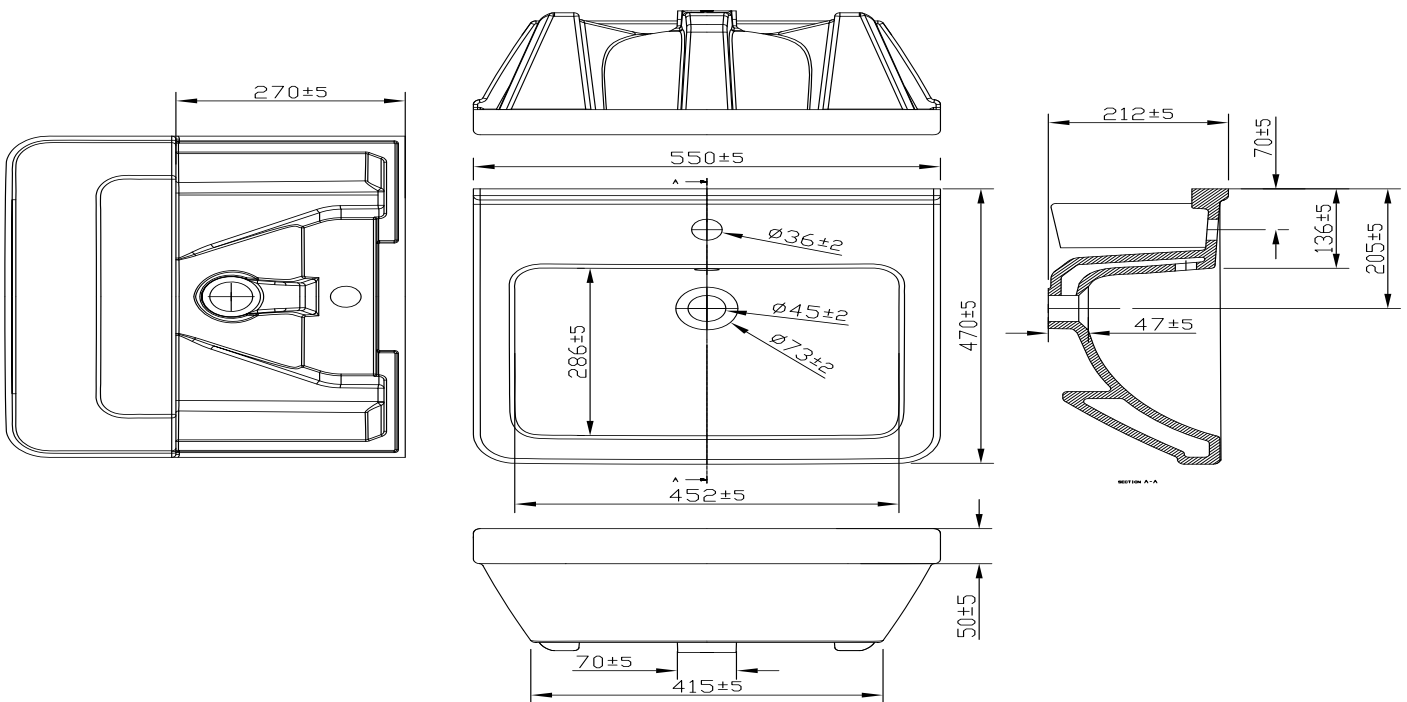

Description: Standard Depth Square Basin

Tap Holes: 1 Tap Hole & Overflow

Material: Vitreous China

Technical Drawing

*We reserve the right to make technical modifications and alter colours without prior notice.