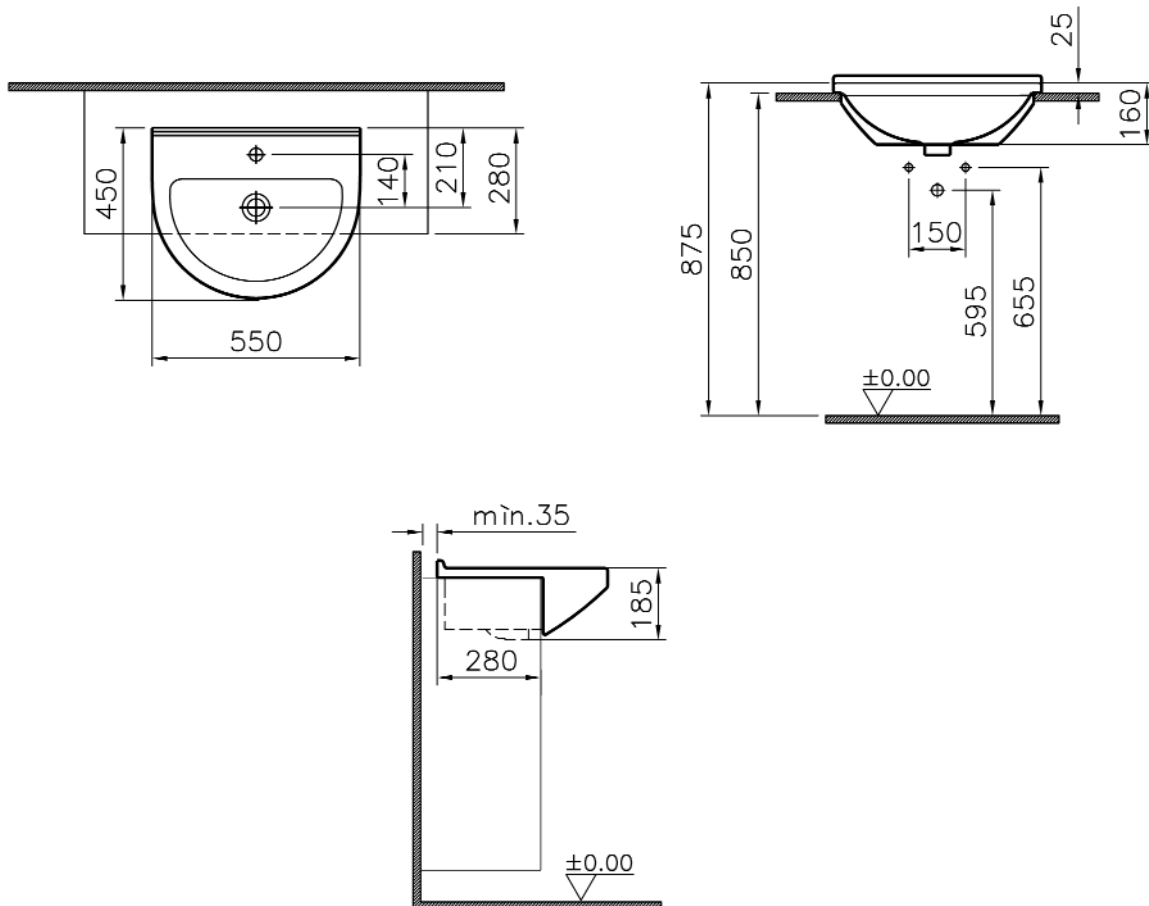

Description: Standard Depth Round
Basin Tap Holes: 1 Tap Hole
Weight (kg): 13.1
Material: Vitreous China

Technical Drawing

*We reserve the right to make technical modifications and alter colours without prior notice.