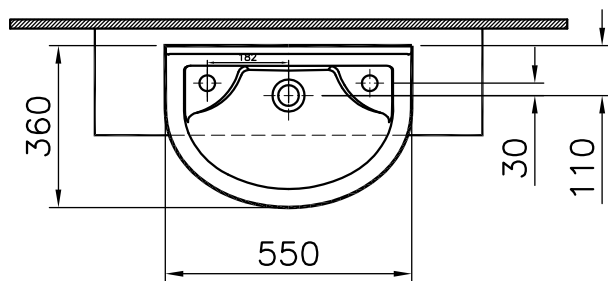

Technical Drawing

*We reserve the right to make technical modifications and alter colours without prior notice.