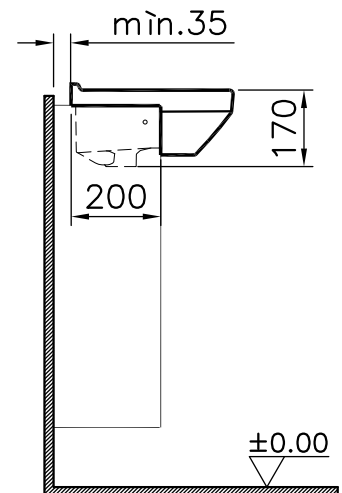

Technical Drawing

*We reserve the right to make technical modifications and alter colours without prior notice.