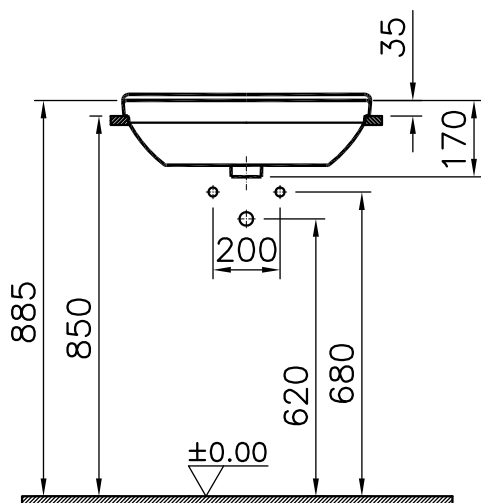

Technical Drawing

*We reserve the right to make technical modifications and alter colours without prior notice.