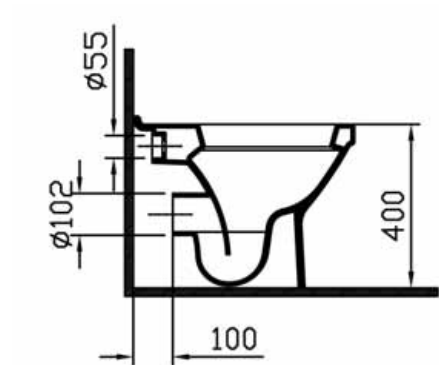

Technical Drawing

we reserve the right to make technical modifications and alter colours without prior notice