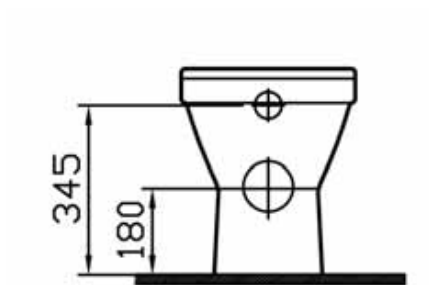

Technical Drawing

we reserve the right to make technical modifications and alter colours without prior notice