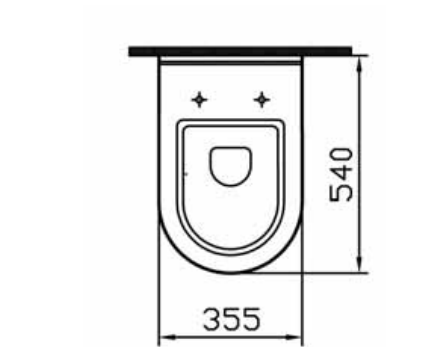

Technical Drawing

we reserve the right to make technical modifications and alter colours without prior notice