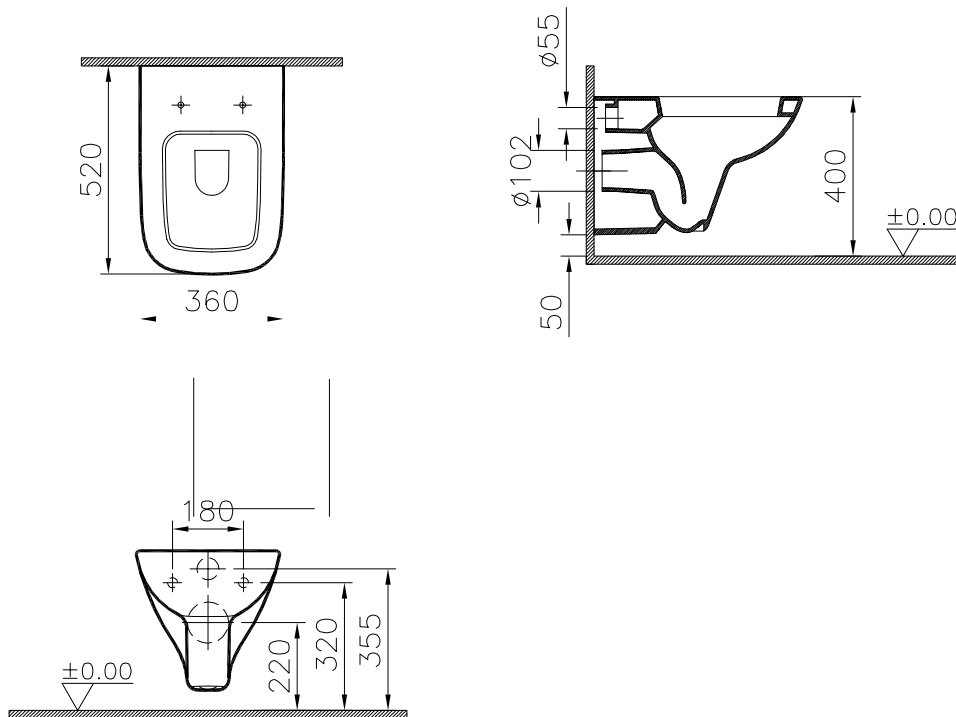

Description: Wall Hung WC
Weight (kg): 18.7
Material: Vitreous China

Technical Drawing

*We reserve the right to make technical modifications and alter colours without prior notice.