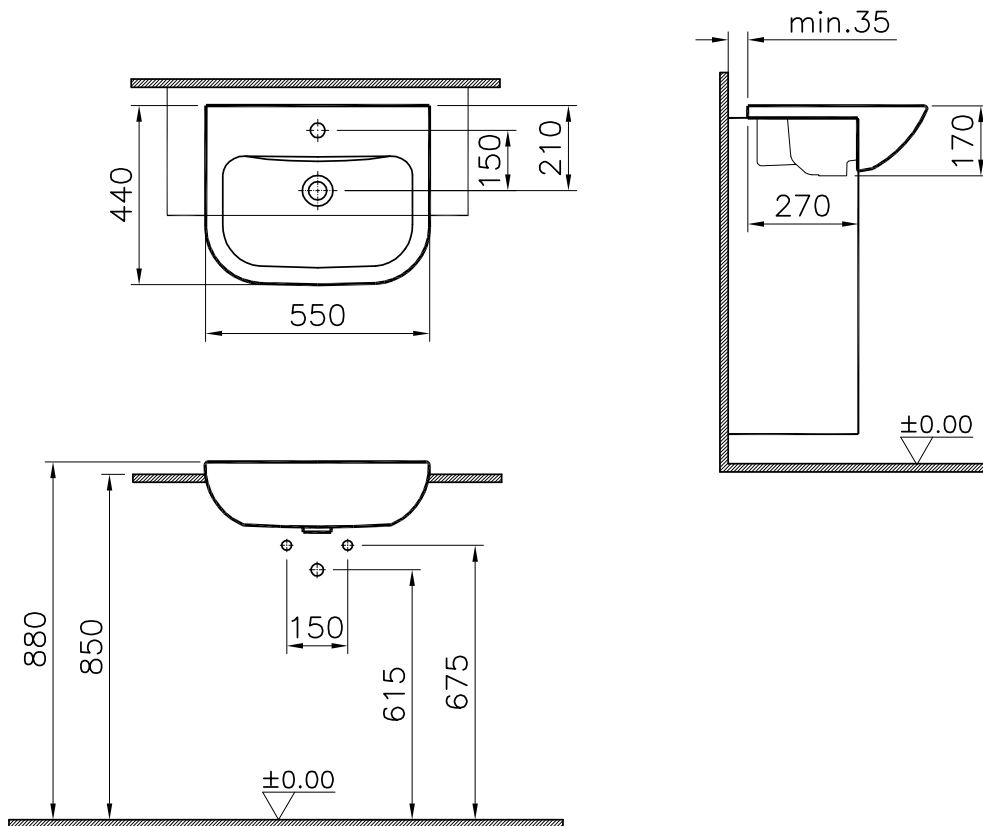

Technical Drawing

*We reserve the right to make technical modifications and alter colours without prior notice.