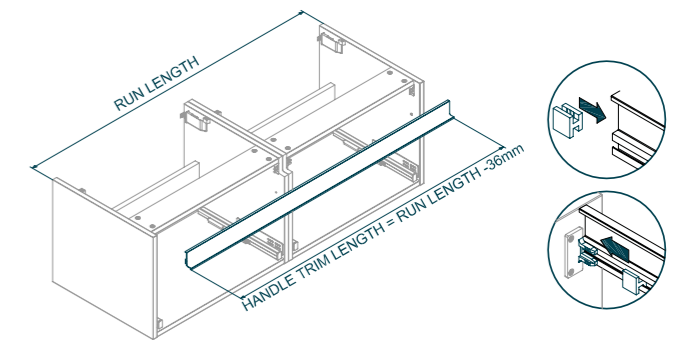

3. (Optional) To achieve a continuous handle trim when joining multiple units together, the joining side panels require notching.

4. (Optional) Determine the run length and cut the trim to suit.

- 1 Granada matches Urbano's Dusk Matt Dark Oak
- 2 Girona matches Urbano's Dusk Matt Light Ash