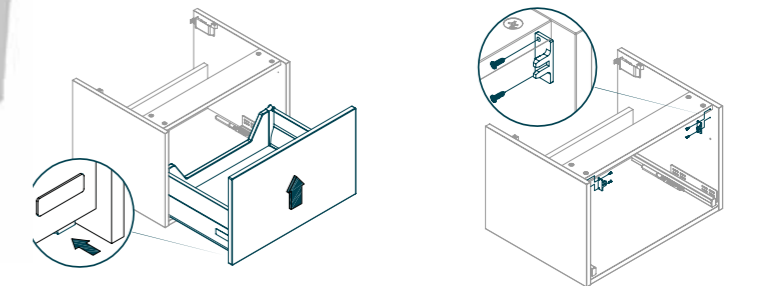

1. Once all units have been fitted, remove the drawers to allow fitting of the handle trim. **Note:** The handle trim should be fitted prior to fitting the countertop.
2. Fix the trim fixing brackets to the unit using 2x 0.5"x6 screws.