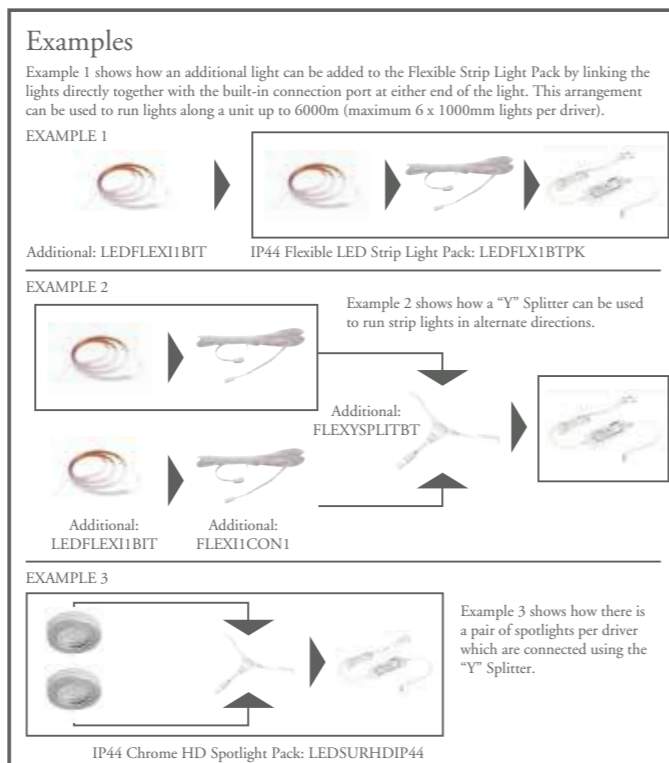

ACCESSORIES

LIGHTS

£108

£98

COMPONENTS

£67

£4

£5

Square towel rail
300W x 50D
TOWELRAILSQ

£33