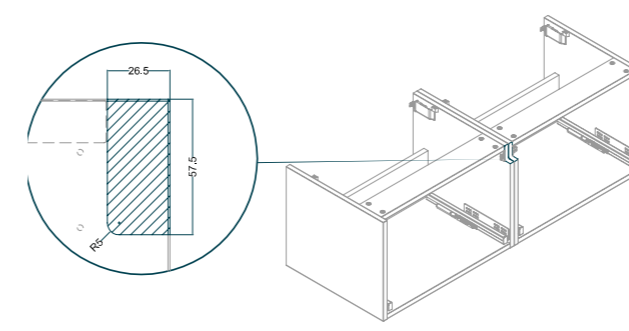

3. (Optional) To achieve a continuous handle trim when joining multiple units together, the joining side panels require notching.