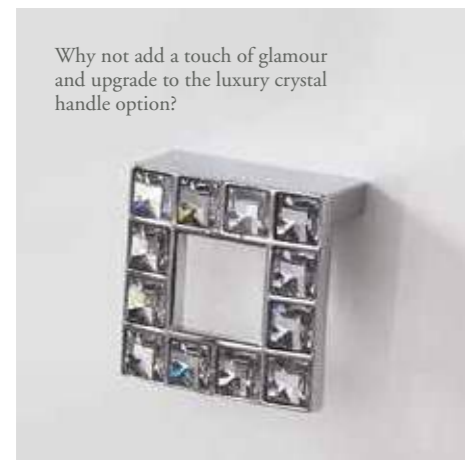

**CHOICE66**  
Chrome Square  
Curved knob  
Handle Centres: 32  
£13

**CHOICE71**  
Chrome Glitter  
Square knob  
Handle Centres: 32  
£16

**CHOICE72**  
Chrome Glitter  
Bar handle  
Handle Centres: 160/192  
£16

**CHOICE73**  
Chrome Wave 'D'  
handle  
Handle Centres: 224  
£16

**CHOICE74**  
Chrome Anthracite  
handle  
Handle Centres: 160/192  
£11

**CHOICE75**  
Chrome Twist  
handle  
Handle Centres: 128  
£4

**CHOICE76**  
Bright Chrome  
Arrow handle  
Handle Centres: 128  
£10

**CHOICE77**  
Black Matt Pebble  
knob  
Handle Centres: 16  
£17

Why not add a touch of glamour and upgrade to the luxury crystal handle option?

**LUXURY HANDLE OPTION**  
Chrome and Crystalized™ Swarovski Elements  
pull handle. Featuring 12 genuine Swarovski crystals  
in a stunning chrome finish. Handle Centres: 32  
**LUXURY01\*** £58

**CHOICE78**  
Clear & Chrome  
knob  
Handle Centres: 64  
£11