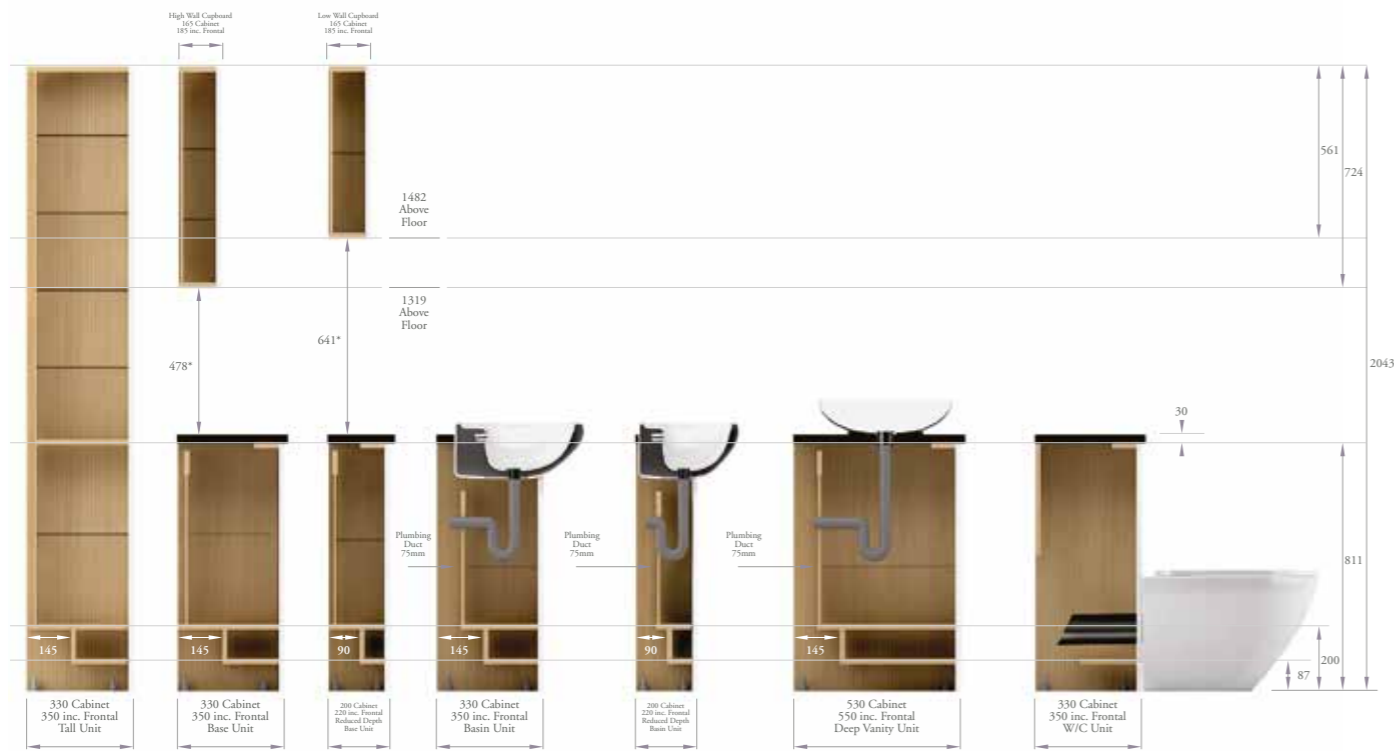

Fitted Units/Heights and Depths (mm)