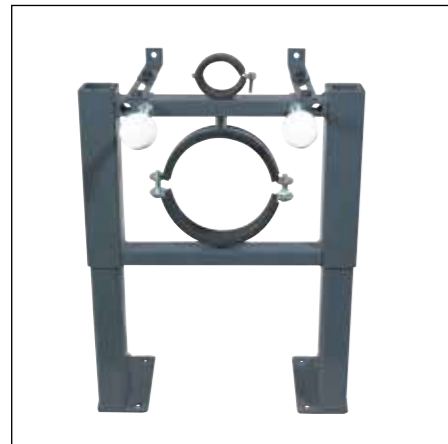

SANITARYWARE

BASINS FOR USE WITH STANDARD DEPTH UNITS

Wall Hung Pan Frame*
For use with Wall Hung Pan
345W x 450H x 47D SYWP0002 £248
*Can be used with reduced depth or standard depth WC units.