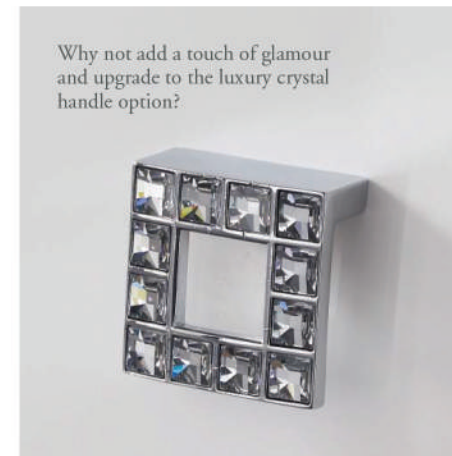

**CHOICE54**  
Concave Satin Nickel handle  
Handle Centres: 128  
£7

**CHOICE56**  
Small Chrome Bar handle  
Handle Centres: 128  
£5

**57**  
Large Chrome Bar handle  
Handle Centres: 320  
£16

**CHOICE60**  
Chrome Chunky Square 'D' Bar handle  
Handle Centres: 96  
£9

**CHOICE66**  
Chrome Square Curved knob  
Handle Centres: 32  
£13

**CHOICE71**  
Chrome Glitter Square knob  
Handle Centres: 32  
£16

**CHOICE72**  
Chrome Glitter Bar handle  
Handle Centres: 160/192  
£16

**LUXURY HANDLE OPTION**  
Chrome and Crystalized™ Swarovski Elements pull handle. Featuring 12 genuine Swarovski crystals in a stunning chrome finish. Handle Centres: 32  
**LUXURY01\*** £58

**CHOICE78**  
Clear & Chrome knob  
Handle Centres: 64  
£11