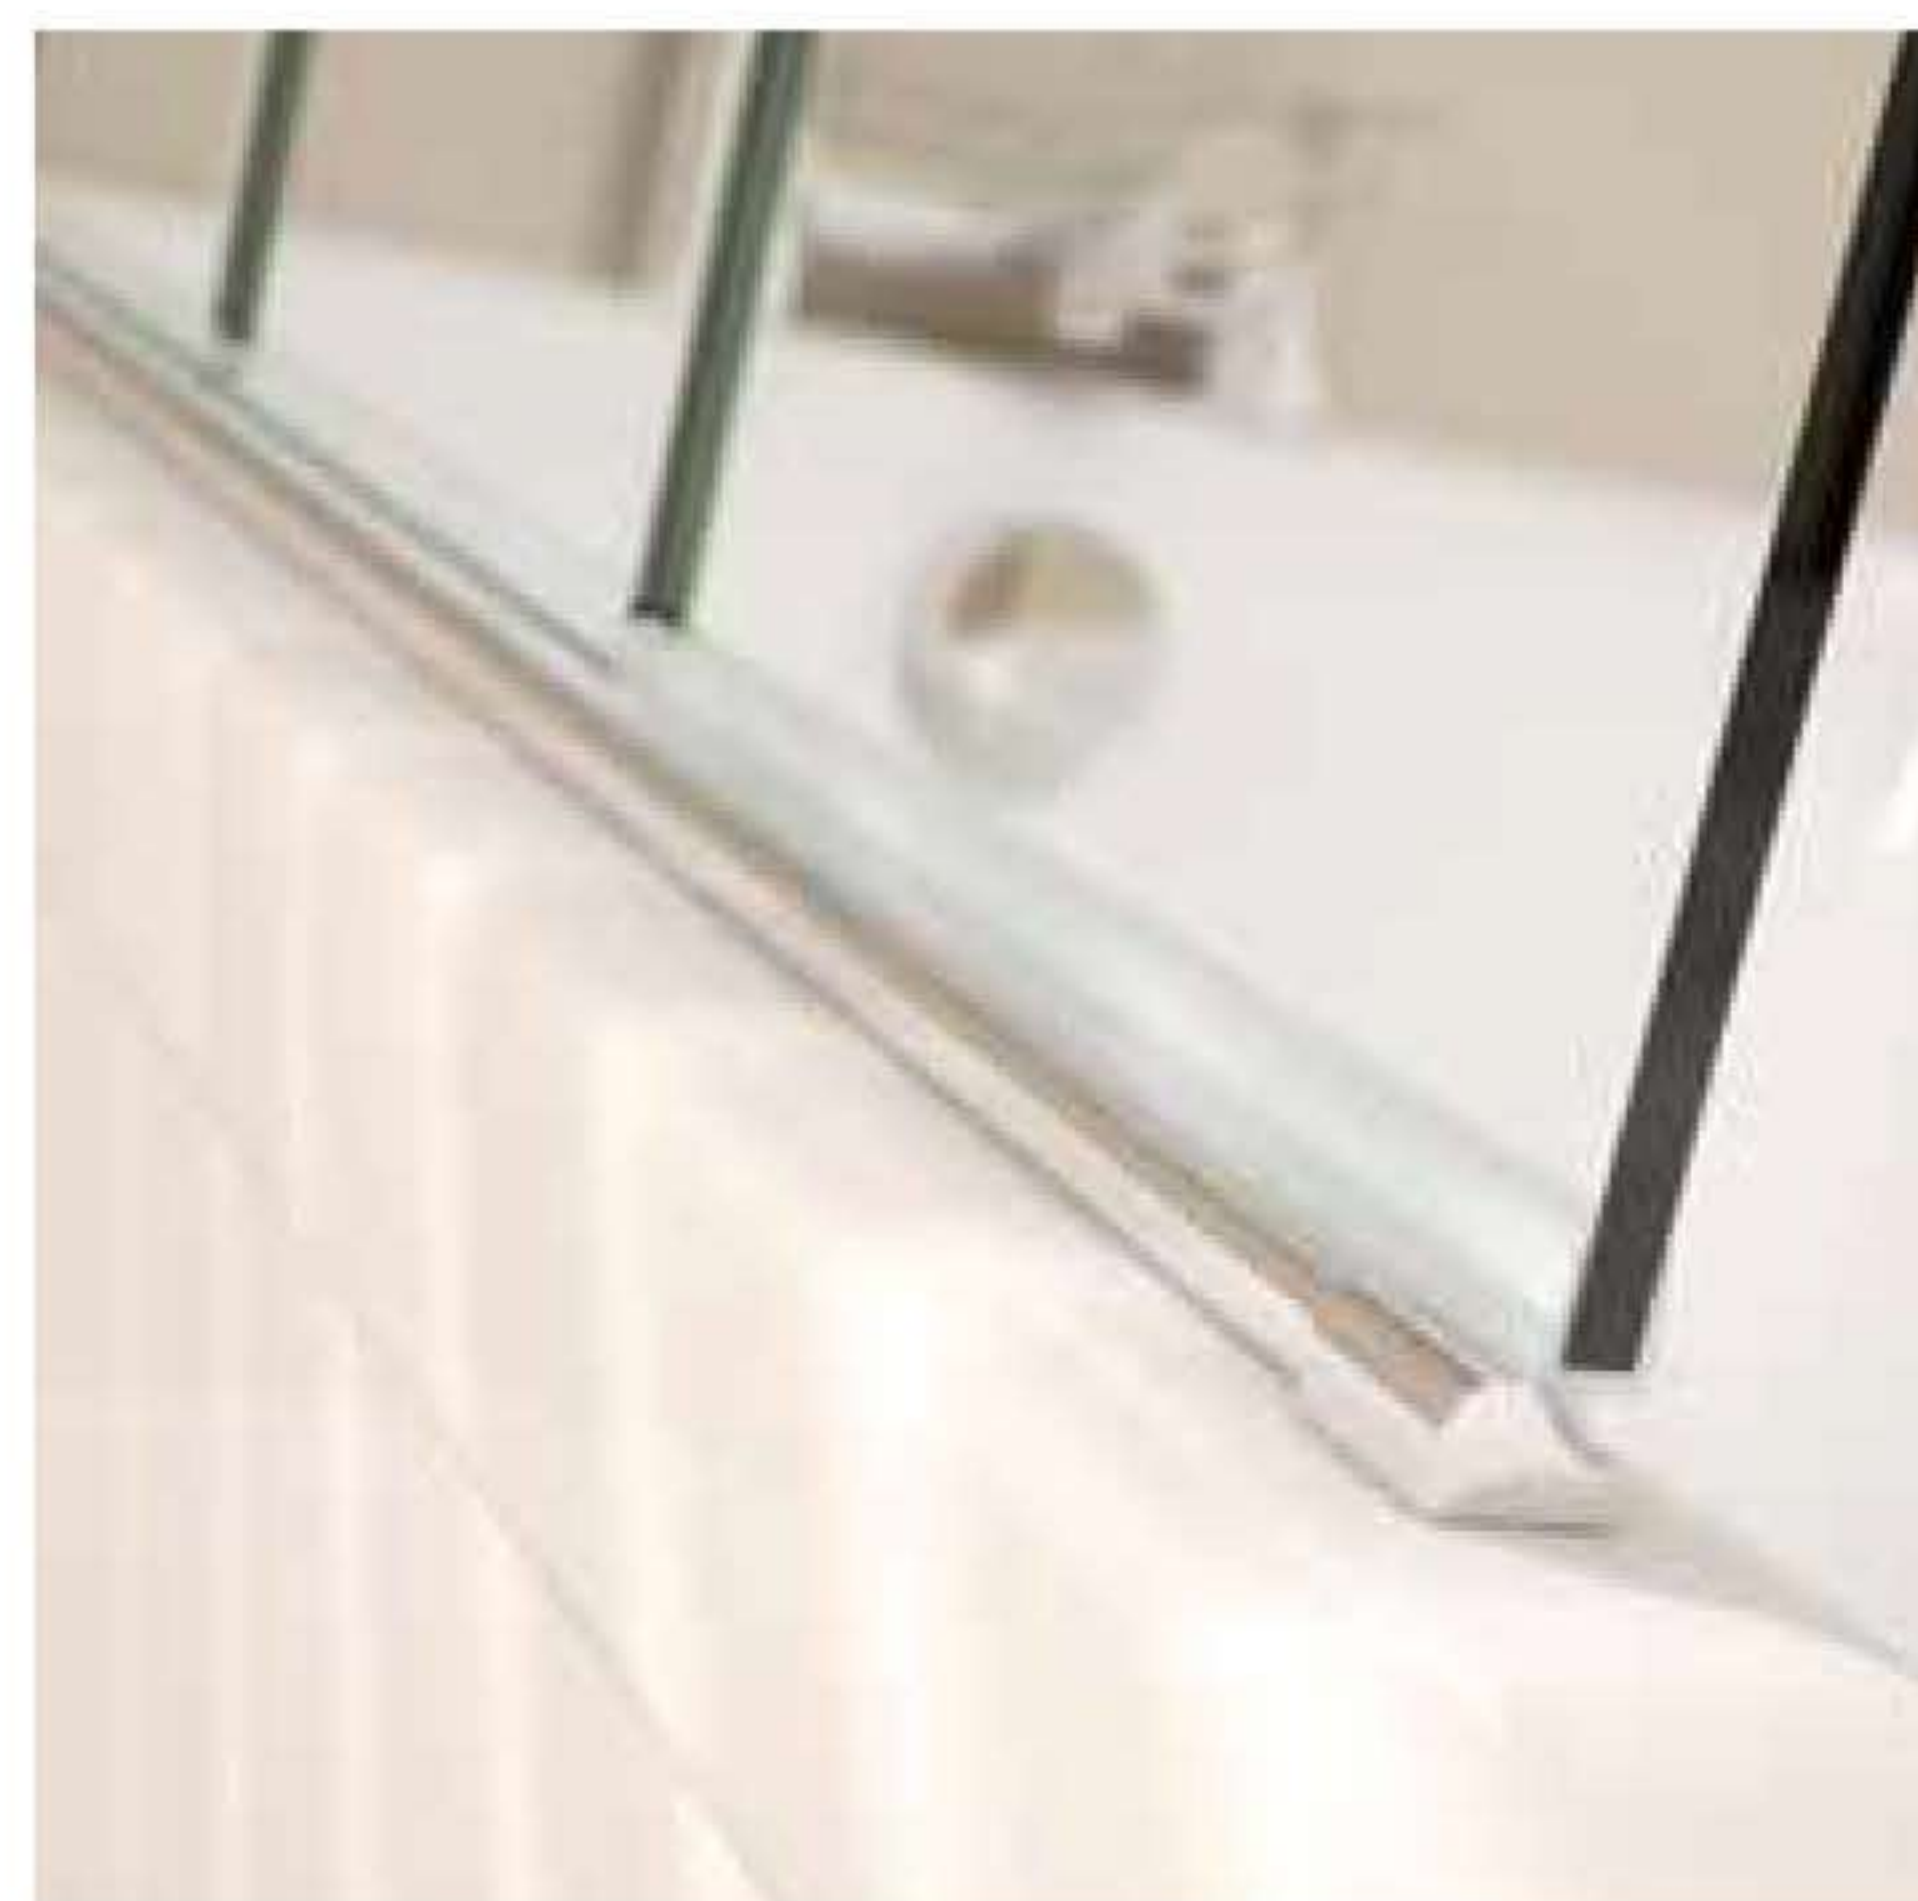

## frameless 4 fold bath screen

- 6mm toughened safety glass
- Lifetime Guarantee
- Clean & Clear™ easy clean glass treatment
- Polished Silver
- 1500mm high x 965mm wide (340mm folded)
- Folding design
- Contemporary brackets
- Polished silver water seal for use on the edge of the bath
- 15mm adjustment for out of true walls

**Clean & Clear™**  
Easy Clean Glass Treatment

Left Hand Bath Screen Shown

Description	Code	Size (mm)	RRP inc VAT (20%)
Frameless 4 Fold Bath Screen	AP9501LS	1500 x 965	<b>£395.00</b>
Frameless 4 Fold Bath Screen	AP9501RS	1500 x 965	<b>£395.00</b>