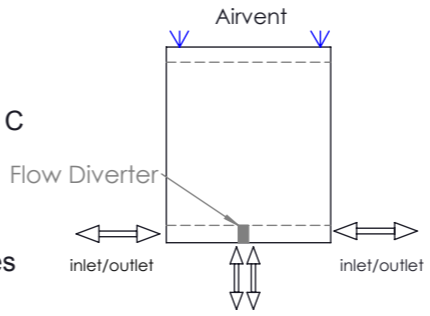

Plumbing Position: Vertical

Height	Length	Depth	Pipe Centres	Bracket Centres	Heat Output		
H	L	D	C-C1	F	S	BTU	Watts
mm	mm	mm	mm	mm	mm		
700	505	70	450-595	560	450	3621	1060
700	630	70	575-720	560	575	4526	1325
700	755	70	700-845	560	700	5431	1590
1000	380	70	325-470	860	325	3919	1148
1000	505	70	450-595	860	450	5226	1530
1000	630	70	575-720	860	575	6532	1913
1500	255	70	200-345	1360	200	3928	1150
1500	380	70	325-470	1360	325	5892	1725
1500	505	70	450-595	1360	450	7856	2300
1500	630	70	575-720	1360	575	9820	2875
1800	130	70	75	1660	75	2323	680
1800	255	70	200-345	1660	200	4645	1360
1800	380	70	325-470	1660	325	6968	2040
1800	505	70	450-595	1660	450	9290	2720
1800	630	70	575-720	1660	575	11611	3400
2000	130	70	75	1860	75	2613	765
2000	205	70	150	1860	150	4181	1224
2000	255	70	200-345	1860	200	5226	1530
2000	380	70	325-470	1860	325	7839	2295
2000	505	70	450-595	1860	450	10450	3060
2000	630	70	575-720	1860	575	13062	3825