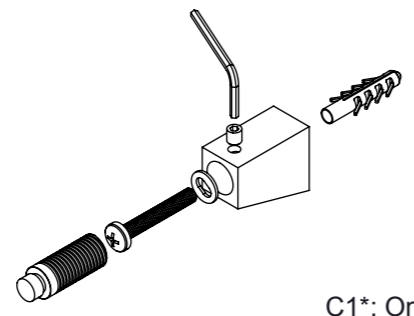

Front View

Side View

Back View

Venetian

Venetian **VTB Accessories**

Top View

When mounting vertically, please observe that the collector fitted with a flow diverter is mounted at the bottom. This can be verified by visually checking or by referring to the installation diagram

Installation Accessories:

-  x4
-  x4
-  x4
-  x4
-  x4
-  x1

Vertical/horizontal mount
 All Dimensions are in mm
 Max.Working Pressure: 10 Bar
 Max.Working Temperature: 95° C
 Inlet / Outlet : 1/2" BSP
 Fuel : H & E/H/D