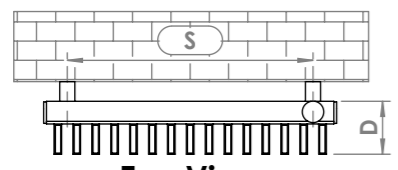

Front View

Side View

Back View

Venetian

Venetian **VTB Accessories**

Top View

When mounting vertically, please observe that the collector fitted with a flow diverter is mounted at the bottom. This can be verified by visually checking or by referring to the installation diagram

Installation Accessories:

-  x4
-  x4
-  x4
-  x4
-  x4
-  x1

Vertical/horizontal mount
 All Dimensions are in mm
 Max.Working Pressure: 10 Bar
 Max.Working Temperature: 95° C
 Inlet / Outlet : 1/2" BSP
 Fuel : H & E/H/D