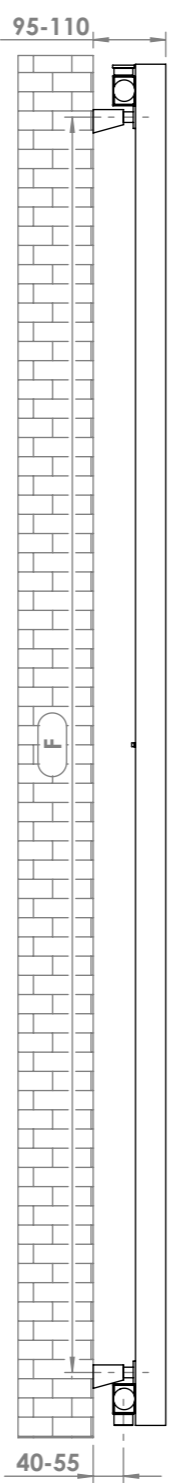

Front View

Side View

Back View

Venetian

Venetian **VTB Accessories**

Top View

When mounting vertically, please observe that the collector fitted with a flow diverter is mounted at the bottom. This can be verified by visually checking or by referring to the installation diagram

Installation Accessories:

-  x4
-  x4
-  x4
-  x4
-  x4
-  x1

Vertical/horizontal mount
 All Dimensions are in mm
 Max.Working Pressure: 10 Bar
 Max.Working Temperature: 95° C
 Inlet / Outlet : 1/2" BSP
 Fuel : H & E/H/D